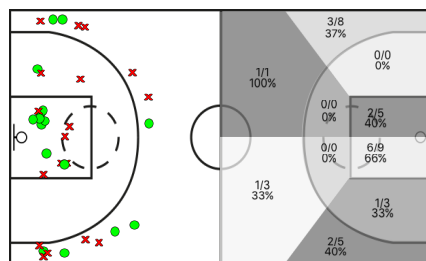

TGN Fem Basquet vs Ceeb Tordera

TGN Fem Basquet

5i	Dr.	JUGADORA	Min	Pts	Tirs 2	Tirs 3	Tirs lliures	REBOTS					TAPS			FALTES				
								T	RD	RO	Asis...	PR	PP	Fv	Co	Esx	Cm	Re	Vi	Va
*	4	Marina Romeu	24:51	10	1/6 16%	2/5 40%	2/2 100%	3	1	2	1	6	1	0	0	0	2	2	0/0	11
	5	Nuria Vilamajor	10:21	0	0/0 0%	0/4 0%	0/0 0%	0	0	0	2	0	2	0	0	0	1	2	0/0	-3
	6	Ona Fort	16:15	5	2/2 100%	0/0 0%	1/1 100%	2	1	1	2	2	1	0	0	0	1	0/0	11	
*	8	Claudia Perez	22:51	11	5/11 45%	0/1 0%	1/2 50%	5	2	3	0	1	1	1	2	0	4	1	0/0	4
*	9	Laura Vilamajor	18:27	5	1/3 33%	1/3 33%	0/0 0%	2	1	1	2	5	2	0	0	0	0	0/0	8	
	10	Laura Tierno	16:15	8	1/2 50%	2/3 66%	0/0 0%	3	2	1	1	4	2	0	0	1	1	0/0	12	
	11	Laia Lopez	13:38	0	0/0 0%	0/3 0%	0/0 0%	1	1	0	2	4	2	0	1	0	2	0/0	-1	
*	15	Laura Pascual	29:47	27	7/11 63%	3/7 42%	4/6 66%	2	1	1	3	4	0	1	1	0	2	3	0/0	27
*	17	Claudia Vadillo	25:56	3	0/2 0%	1/1 100%	0/0 0%	9	7	2	2	2	3	1	0	0	1	1	0/0	12
	30	Parreu, J.	03:49	2	0/0 0%	0/0 0%	2/2 100%	0	0	0	0	0	0	0	0	0	1	1	0/0	2
	35	Anna Garcia	06:41	0	0/3 0%	0/0 0%	0/0 0%	3	1	2	0	0	2	0	2	0	0	1	0/0	-3
	38	Marta Ferrus	11:09	2	1/2 50%	0/0 0%	0/0 0%	1	0	1	1	2	0	0	0	0	0	0/0	5	
		TGN	200:00	0	0/0 0%	0/0 0%	0/0 0%	0	0	0	0	0	1	0	0	0	1	0/0	0	
			200:00	73	18/42 42%	9/27 33%	10/13 76%	31	17	14	16	30	17	3	6	0	14	13	0/0	84

Ceeb Tordera

5i	Dr.	JUGADORA	Min	Pts	Tirs 2	Tirs 3	Tirs lliures	REBOTS					TAPS			FALTES				
								T	RD	RO	Asis...	PR	PP	Fv	Co	Esx	Cm	Re	Vi	Va
*	00	Espigol, A	37:26	16	7/11 63%	0/0 0%	2/2 100%	6	6	0	2	2	10	1	1	0	3	3	0/0	12
*	9	Campi, K.	23:28	0	0/2 0%	0/4 0%	0/0 0%	3	3	0	0	0	4	0	0	0	2	3	0/0	-6
	10	Puig, J.	23:23	2	1/3 33%	0/0 0%	0/0 0%	1	0	1	2	0	4	0	0	0	2	1	0/0	-2
*	14	Toure, G.	16:40	2	1/5 20%	0/0 0%	0/2 0%	3	1	2	1	0	2	2	0	0	2	1	0/0	-1
*	15	Puig, C.	29:42	2	1/2 50%	0/1 0%	0/0 0%	6	6	0	0	2	4	1	1	0	2	0	0/0	2
	23	Lucena, J.	07:13	0	0/0 0%	0/0 0%	0/0 0%	0	0	0	0	0	2	0	0	0	0	0/0	-2	
*	24	Diouf, T.	35:17	15	3/6 50%	3/5 60%	0/0 0%	9	8	1	0	3	6	2	0	0	1	3	0/0	20
	28	Brugues, C.	14:14	4	2/3 66%	0/0 0%	0/2 0%	1	1	0	0	0	3	0	1	0	2	1	0/0	-3
	32	Parada, J.	12:37	1	0/0 0%	0/1 0%	1/2 50%	1	1	0	0	0	0	0	0	0	0	2	0/0	2
		TOR	200:00	0	0/0 0%	0/0 0%	0/0 0%	0	0	0	0	0	0	0	0	0	0	0/0	0	
			200:00	42	15/32 46%	3/11 27%	3/8 37%	30	26	4	5	7	35	6	3	0	14	14	0/0	22

TGN Fem Basquet

3, 4 PART

Ceeb Tordera