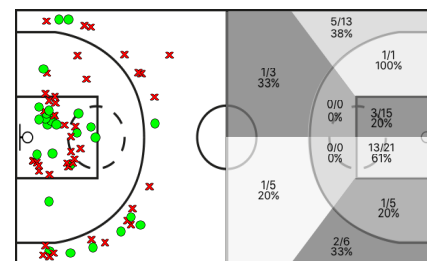

Ceeb Tordera

5i	Dr.	JUGADORA	Min	Pts	Tirs 2	Tirs 3	Tirs lliures	REBOTS					TAPS			FALTES				
								T	RD	RO	Asis...	PR	PP	Fv	Co	Esx	Cm	Re	Vi	Va
*	00	Espigol, A	37:26	16	7/11 63%	0/0 0%	2/2 100%	6	6	0	2	2	10	1	1	0	3	3	0/0	12
*	9	Campi, K.	23:28	0	0/2 0%	0/4 0%	0/0 0%	3	3	0	0	0	4	0	0	0	2	3	0/0	-6
	10	Puig, J.	23:23	2	1/3 33%	0/0 0%	0/0 0%	1	0	1	2	0	4	0	0	0	2	1	0/0	-2
*	14	Toure, G.	16:40	2	1/5 20%	0/0 0%	0/2 0%	3	1	2	1	0	2	2	0	0	2	1	0/0	-1
*	15	Puig, C.	29:42	2	1/2 50%	0/1 0%	0/0 0%	6	6	0	0	2	4	1	1	0	2	0	0/0	2
	23	Lucena, J.	07:13	0	0/0 0%	0/0 0%	0/0 0%	0	0	0	0	0	2	0	0	0	0	0/0	-2	
*	24	Diouf, T.	35:17	15	3/6 50%	3/5 60%	0/0 0%	9	8	1	0	3	6	2	0	0	1	3	0/0	20
	28	Brugues, C.	14:14	4	2/3 66%	0/0 0%	0/2 0%	1	1	0	0	0	3	0	1	0	2	1	0/0	-3
	32	Parada, J.	12:37	1	0/0 0%	0/1 0%	1/2 50%	1	1	0	0	0	0	0	0	0	0	2	0/0	2
		TOR	200:00	0	0/0 0%	0/0 0%	0/0 0%	0	0	0	0	0	0	0	0	0	0	0/0	0	
			200:00	42	15/32 46%	3/11 27%	3/8 37%	30	26	4	5	7	35	6	3	0	14	14	0/0	22

TGN Fem Basquet

1, 2 PART

3, 4 PART

TOTAL %

Ceeb Tordera

TGN Fem Basquet

P1	P2	P3	P4	T
20	9	26	18	73

Ceeb Tordera