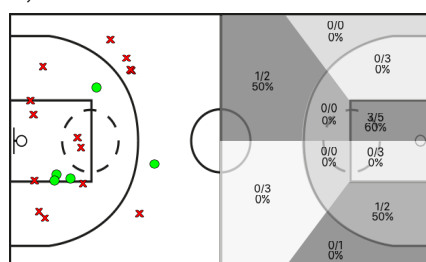

TGN Fem Basquet

1, 2 PART

3, 4 PART

TOTAL %

Ceeb Tordera

TGN Fem Basquet

P1	P2	P3	P4	T
20	9	26	18	73

Ceeb Tordera

P1	P2	P3	P4	T
18	10	9	5	42