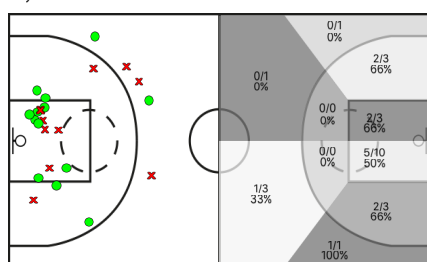

TGN Fem Basquet

1, 2 PART

3, 4 PART

TOTAL %

Ceeb Tordera

TGN Fem Basquet

P1	P2	P3	P4	T
20	9	26	18	73

Ceeb Tordera

P1	P2	P3	P4	T
18	10	9	5	42