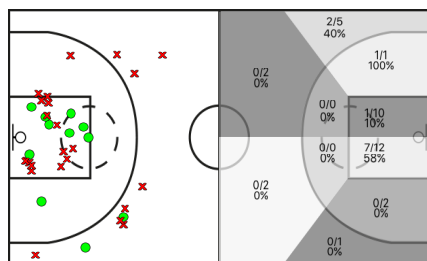

Ceeb Tordera

5i	Dr.	JUGADORA	Min	Pts	Tirs 2	Tirs 3	Tirs lliures	REBOTS					TAPS			FALTES				
								T	RD	RO	Asis...	PR	PP	Fv	Co	Esx	Cm	Re	Vi	Va
*	00	Espigol, A	37:26	16	7/11 63%	0/0 0%	2/2 100%	6	6	0	2	2	10	1	1	0	3	3	0/0	12
*	9	Campi, K.	23:28	0	0/2 0%	0/4 0%	0/0 0%	3	3	0	0	0	4	0	0	0	2	3	0/0	-6
	10	Puig, J.	23:23	2	1/3 33%	0/0 0%	0/0 0%	1	0	1	2	0	4	0	0	0	2	1	0/0	-2
*	14	Toure, G.	16:40	2	1/5 20%	0/0 0%	0/2 0%	3	1	2	1	0	2	2	0	0	2	1	0/0	-1
*	15	Puig, C.	29:42	2	1/2 50%	0/1 0%	0/0 0%	6	6	0	0	2	4	1	1	0	2	0	0/0	2
	23	Lucena, J.	07:13	0	0/0 0%	0/0 0%	0/0 0%	0	0	0	0	0	2	0	0	0	0	0/0	-2	
*	24	Diouf, T.	35:17	15	3/6 50%	3/5 60%	0/0 0%	9	8	1	0	3	6	2	0	0	1	3	0/0	20
	28	Brugues, C.	14:14	4	2/3 66%	0/0 0%	0/2 0%	1	1	0	0	0	3	0	1	0	2	1	0/0	-3
	32	Parada, J.	12:37	1	0/0 0%	0/1 0%	1/2 50%	1	1	0	0	0	0	0	0	0	0	2	0/0	2
		TOR	200:00	0	0/0 0%	0/0 0%	0/0 0%	0	0	0	0	0	0	0	0	0	0	0/0	0	
			200:00	42	15/32 46%	3/11 27%	3/8 37%	30	26	4	5	7	35	6	3	0	14	14	0/0	22

TGN Fem Basquet

1, 2 PART