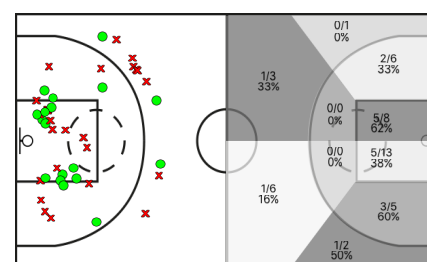

TGN Fem Basquet

1, 2 PART

3, 4 PART

TOTAL %

Ceeb Tordera

TGN Fem Basquet

P1	P2	P3	P4	T
20	9	26	18	73

Ceeb Tordera

P1	P2	P3	P4	T
18	10	9	5	42