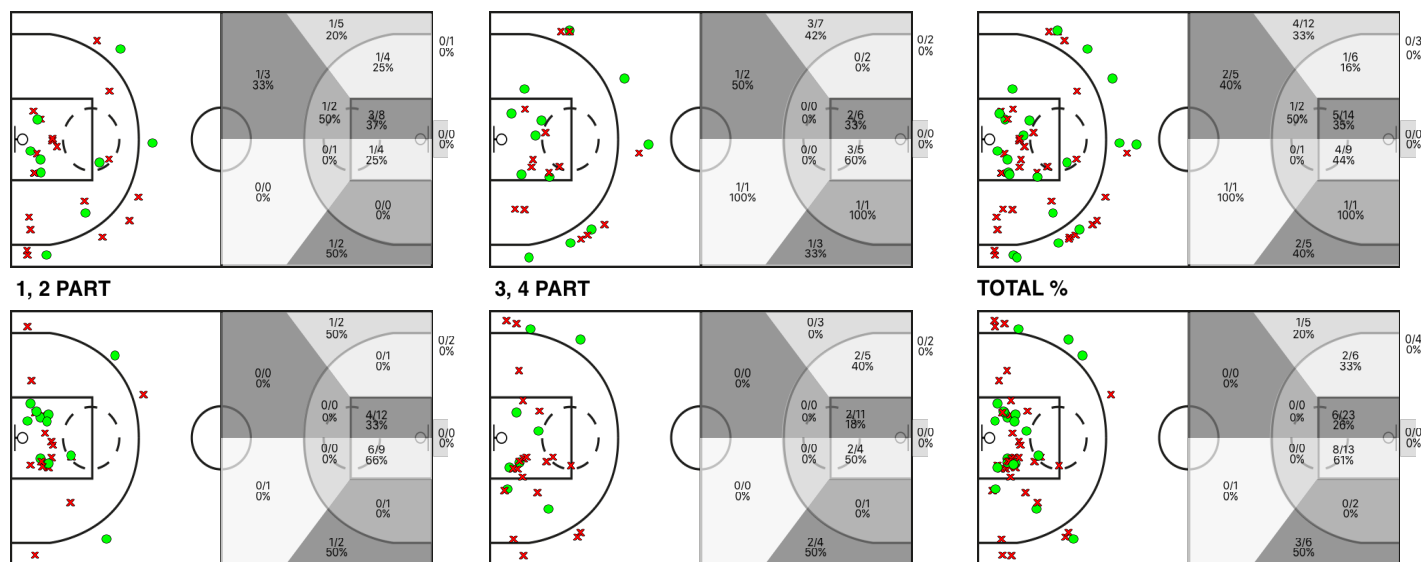

TGN Basquet							REBOTS					TAPS			FALTES					
5i	Dr.	JUGADORA	Min	Pts	Tirs 2	Tirs 3	Tirs lliures	T	RD	RO	Asis...	PR	PP	Fv	Co	Esx	Cm	Re	Vi	Va
*	4	Marina Romeu	18:15	4	2/8 25%	0/0 0%	0/0 0%	1	1	0	1	0	2	0	1	0	2	2	0/0	-3
*	6	Ona Fort	23:25	0	0/0 0%	0/0 0%	0/0 0%	5	3	2	2	0	0	0	0	0	3	0	0/0	4
	7	Claudia Ejimeno	15:18	6	0/1 0%	2/3 66%	0/0 0%	4	3	1	0	1	3	1	0	0	1	0	0/0	6
	9	Laura Vilamajor	23:50	6	2/5 40%	0/3 0%	2/2 100%	5	4	1	1	1	2	0	0	0	0	1	0/0	6
	10	Nuria Vilamajor	09:35	3	0/3 0%	1/2 50%	0/0 0%	1	0	1	2	1	2	0	0	0	3	0	0/0	-2
	11	Laia Lopez	16:13	6	2/3 66%	0/0 0%	2/6 33%	3	3	0	1	1	0	0	0	0	3	4	0/0	7
*	15	Laura Pascual	24:42	11	4/4 100%	1/2 50%	0/0 0%	1	1	0	2	0	2	0	0	0	3	3	0/0	11
	17	Claudia Vadillo	15:08	0	0/3 0%	0/0 0%	0/0 0%	0	0	0	0	0	1	0	0	0	1	0	0/0	-5
*	31	April Watson	24:23	5	2/9 22%	0/0 0%	1/2 50%	6	2	4	0	1	5	1	0	0	2	2	0/0	0
*	35	Anna Garcia	12:10	2	1/3 33%	0/1 0%	0/0 0%	2	2	0	1	2	3	0	0	0	2	0	0/0	-1
	38	Marta Ferrus	17:01	6	3/5 60%	0/1 0%	0/0 0%	2	1	1	0	1	0	0	0	0	2	0	0/0	4
		TGN	200:00	0	0/0 0%	0/0 0%	0/0 0%	0	0	0	0	0	2	0	0	0	0	0	0/0	-2
			200:00	49	16/44 36%	4/12 33%	5/10 50%	30	20	10	10	8	22	2	1	0	22	12	0/0	25

Basket Almeda

TGN Basquet

Basket Almeda

P1	P2	P3	P4	T
20	14	23	15	72

TGN Basquet

P1	P2	P3	P4	T
13	14	8	14	49