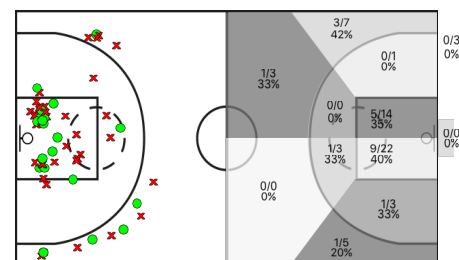

CBF. Cerdanyola A							REBOTS					TAPS			FALTES					
5i	Dr.	JUGADORA	Min	Pts	Tirs 2	Tirs 3	Tirs lliures	T	RD	RO	Asis...	PR	PP	Fv	Co	Esx	Cm	Re	Vi	Va
*	4	Garcia, B.	25:00	5	0/4 0%	1/1 100%	2/2 100%	2	2	0	3	3	3	0	0	0	2	1	0/0	5
	5	Simon, M.	05:52	2	0/0 0%	0/0 0%	2/2 100%	0	0	0	0	0	1	0	0	0	1	1	0/0	1
*	6	Garcia, M.	15:35	2	1/4 25%	0/1 0%	0/0 0%	2	0	2	1	0	2	0	0	0	1	0	0/0	-2
	7	Alanis, A.	14:48	0	0/0 0%	0/0 0%	0/0 0%	1	1	0	0	0	3	0	0	0	2	1	0/0	-3
	8	Acevedo, A.	22:09	2	1/6 16%	0/1 0%	0/0 0%	3	2	1	1	1	1	0	0	0	3	2	0/0	-1
	9	Yii, L.	00:00	0	0/0 0%	0/0 0%	0/0 0%	0	0	0	0	0	0	0	0	0	0	0	0/0	0
*	10	Gascon, M.	26:25	8	1/2 50%	2/4 50%	0/0 0%	3	3	0	1	1	0	0	0	0	2	1	0/0	9
*	12	Arbizu, M.	32:41	10	4/11 36%	0/1 0%	2/4 50%	10	7	3	1	0	2	0	1	0	1	5	0/0	12
	17	Brito, N.	17:01	2	1/3 33%	0/2 0%	0/0 0%	5	3	2	1	0	0	0	0	0	2	0	0/0	2
	22	Medel, I.	10:18	4	2/5 40%	0/0 0%	0/0 0%	1	0	1	1	1	0	0	0	0	0	0	0/0	4
*	40	Sole, C.	30:11	24	8/16 50%	1/2 50%	5/7 71%	9	6	3	0	4	4	0	1	0	1	5	0/0	25
		CER	200:00	0	0/0 0%	0/0 0%	0/0 0%	0	0	0	0	0	0	0	0	0	0	0	0/0	0
			200:00	59	18/51 35%	4/12 33%	11/15 73%	36	24	12	9	10	16	0	2	0	15	16	0/0	52

TGN Basquet