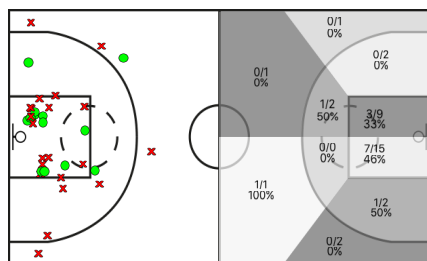

TGN Basquet vs CBF. Cerdanyola A

TGN Basquet							REBOTS					TAPS			FALTES					
5i	Dr.	JUGADORA	Min	Pts	Tirs 2	Tirs 3	Tirs lliures	T	RD	RO	Asis...	PR	PP	Fv	Co	Esx	Cm	Re	Vi	Va
*	4	Marina Romeu	22:31	5	1/7 14%	1/4 25%	0/2 0%	3	3	0	1	1	2	1	0	0	4	2	0/0	-4
*	6	Ona Fort	23:25	2	1/1 100%	0/0 0%	0/0 0%	7	6	1	3	1	0	0	0	0	1	0	0/0	12
	7	Claudia Ejimeno	14:32	5	1/1 100%	1/1 100%	0/0 0%	0	0	0	0	1	4	0	0	0	0	0	0/0	2
	8	Maria Velasco	00:00	0	0/0 0%	0/0 0%	0/0 0%	0	0	0	0	0	0	0	0	0	0	0	0/0	0
*	9	Laura Vilamajor	16:21	8	1/2 50%	2/4 50%	0/0 0%	0	0	0	1	1	3	0	0	0	1	0	0/0	3
	10	Nuria Vilamajor	14:18	5	0/3 0%	1/4 25%	2/2 100%	1	1	0	0	1	3	0	0	0	2	1	0/0	-3
	11	Laia Lopez	23:03	11	4/8 50%	0/0 0%	3/4 75%	5	3	2	1	2	0	0	0	0	1	3	0/0	16
*	15	Laura Pascual	25:28	6	2/4 50%	0/2 0%	2/6 33%	3	2	1	4	4	1	0	0	0	0	5	0/0	13
	17	Claudia Vadillo	16:06	0	0/2 0%	0/0 0%	0/0 0%	4	4	0	1	1	0	0	0	0	0	1	0/0	5
*	31	April Watson	29:23	15	6/13 46%	0/0 0%	3/5 60%	12	6	6	0	2	1	1	0	0	3	3	0/0	20
	35	Anna Garcia	03:47	0	0/0 0%	0/0 0%	0/0 0%	0	0	0	0	1	1	0	0	0	1	0	0/0	-1
	38	Marta Ferrus	11:06	0	0/2 0%	0/0 0%	0/0 0%	2	2	0	0	0	0	0	0	0	3	0	0/0	-3
		TGN	200:00	0	0/0 0%	0/0 0%	0/0 0%	0	0	0	0	0	0	0	0	0	0	0	0/0	0
			200:00	57	16/43 37%	5/15 33%	10/19 52%	37	27	10	11	15	15	2	0	0	16	15	0/0	60