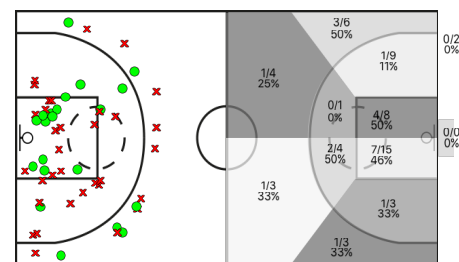

Aquagan CB Lleida							REBOTS					TAPS			FALTES					
5i	Dr.	JUGADORA	Min	Pts	Tirs 2	Tirs 3	Tirs lliures	T	RD	RO	Asis...	PR	PP	Fv	Co	Esx	Cm	Re	Vi	Va
*	4	Rosell, B.	17:24	2	1/6 16%	0/2 0%	0/0 0%	7	6	1	1	1	0	0	0	0	4	2	0/0	2
*	5	Canet, N.	20:34	8	1/3 33%	1/1 100%	3/4 75%	0	0	0	0	0	3	0	0	0	4	4	0/0	2
*	6	Ibañez, P.	25:30	7	1/3 33%	1/2 50%	2/2 100%	3	1	2	0	2	5	0	0	0	4	6	0/0	6
	7	Sintes, E.	00:00	0	0/0 0%	0/0 0%	0/0 0%	0	0	0	0	0	0	0	0	0	0	0	0/0	0
	8	Calonge, C.	00:00	0	0/0 0%	0/0 0%	0/0 0%	0	0	0	0	0	0	0	0	0	0	0	0/0	0
*	9	Tous, M.R.	27:13	19	5/8 62%	3/4 75%	0/2 0%	4	3	1	3	4	0	0	0	0	4	2	0/0	22
	11	Valles, N.	06:21	3	1/2 50%	0/0 0%	1/1 100%	0	0	0	0	0	1	0	0	0	0	1	0/0	2
	15	Calaf, M.	06:28	0	0/1 0%	0/0 0%	0/0 0%	0	0	0	0	0	4	0	0	0	0	0	0/0	-5
*	16	Cerqueda, M.	36:21	12	5/6 83%	0/1 0%	2/3 66%	9	7	2	3	1	2	1	0	0	2	2	0/0	21
	18	Boladeres, J.	12:35	3	0/1 0%	0/0 0%	3/8 37%	2	2	0	1	1	0	0	0	0	1	4	0/0	4
	23	Dias, S.	03:53	0	0/2 0%	0/0 0%	0/0 0%	1	1	0	0	0	1	0	0	0	0	0	0/0	-2
	24	Mas, C.	27:14	6	1/8 12%	1/5 20%	1/3 33%	3	1	2	1	4	0	1	0	0	3	1	0/0	0
	75	Asensio, S.	16:27	2	0/0 0%	0/0 0%	2/2 100%	4	3	1	0	0	0	0	0	0	2	1	0/0	5
		LLE	200:00	0	0/0 0%	0/0 0%	0/0 0%	0	0	0	0	0	1	0	0	0	1	2	0/0	0
			200:00	62	15/40 37%	6/15 40%	14/25 56%	33	24	9	9	13	17	2	0	0	25	23	0/0	55

TGN Basquet

Aquagan CB Lleida

TGN Basquet

P1	P2	P3	P4	T
9	18	17	4	48

Aquagan CB Lleida

P1	P2	P3	P4	T
18	6	21	17	62