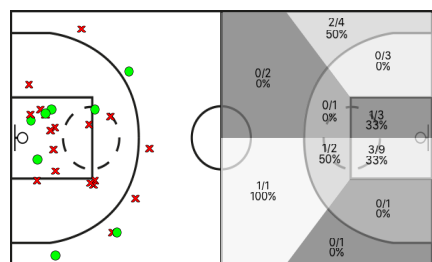

Aquagan CB Lleida							REBOTS					TAPS			FALTES					
5i	Dr.	JUGADORA	Min	Pts	Tirs 2	Tirs 3	Tirs lliures	T	RD	RO	Asis...	PR	PP	Fv	Co	Esx	Cm	Re	Vi	Va
*	4	Rosell, B.	17:24	2	1/6 16%	0/2 0%	0/0 0%	7	6	1	1	1	0	0	0	0	4	2	0/0	2
*	5	Canet, N.	20:34	8	1/3 33%	1/1 100%	3/4 75%	0	0	0	0	0	3	0	0	0	4	4	0/0	2
*	6	Ibañez, P.	25:30	7	1/3 33%	1/2 50%	2/2 100%	3	1	2	0	2	5	0	0	0	4	6	0/0	6
	7	Sintes, E.	00:00	0	0/0 0%	0/0 0%	0/0 0%	0	0	0	0	0	0	0	0	0	0	0	0/0	0
	8	Calonge, C.	00:00	0	0/0 0%	0/0 0%	0/0 0%	0	0	0	0	0	0	0	0	0	0	0	0/0	0
*	9	Tous, M.R.	27:13	19	5/8 62%	3/4 75%	0/2 0%	4	3	1	3	4	0	0	0	0	4	2	0/0	22
	11	Valles, N.	06:21	3	1/2 50%	0/0 0%	1/1 100%	0	0	0	0	0	1	0	0	0	0	1	0/0	2
	15	Calaf, M.	06:28	0	0/1 0%	0/0 0%	0/0 0%	0	0	0	0	0	4	0	0	0	0	0	0/0	-5
*	16	Cerqueda, M.	36:21	12	5/6 83%	0/1 0%	2/3 66%	9	7	2	3	1	2	1	0	0	2	2	0/0	21
	18	Boladeres, J.	12:35	3	0/1 0%	0/0 0%	3/8 37%	2	2	0	1	1	0	0	0	0	1	4	0/0	4
	23	Dias, S.	03:53	0	0/2 0%	0/0 0%	0/0 0%	1	1	0	0	0	1	0	0	0	0	0	0/0	-2
	24	Mas, C.	27:14	6	1/8 12%	1/5 20%	1/3 33%	3	1	2	1	4	0	1	0	0	3	1	0/0	0
	75	Asensio, S.	16:27	2	0/0 0%	0/0 0%	2/2 100%	4	3	1	0	0	0	0	0	0	2	1	0/0	5
		LLE	200:00	0	0/0 0%	0/0 0%	0/0 0%	0	0	0	0	0	1	0	0	0	1	2	0/0	0
			200:00	62	15/40 37%	6/15 40%	14/25 56%	33	24	9	9	13	17	2	0	0	25	23	0/0	55

TGN Basquet

Aquagan CB Lleida

TGN Basquet

P1	P2	P3	P4	T
9	18	17	4	48

Aquagan CB Lleida

P1	P2	P3	P4	T
18	6	21	17	62