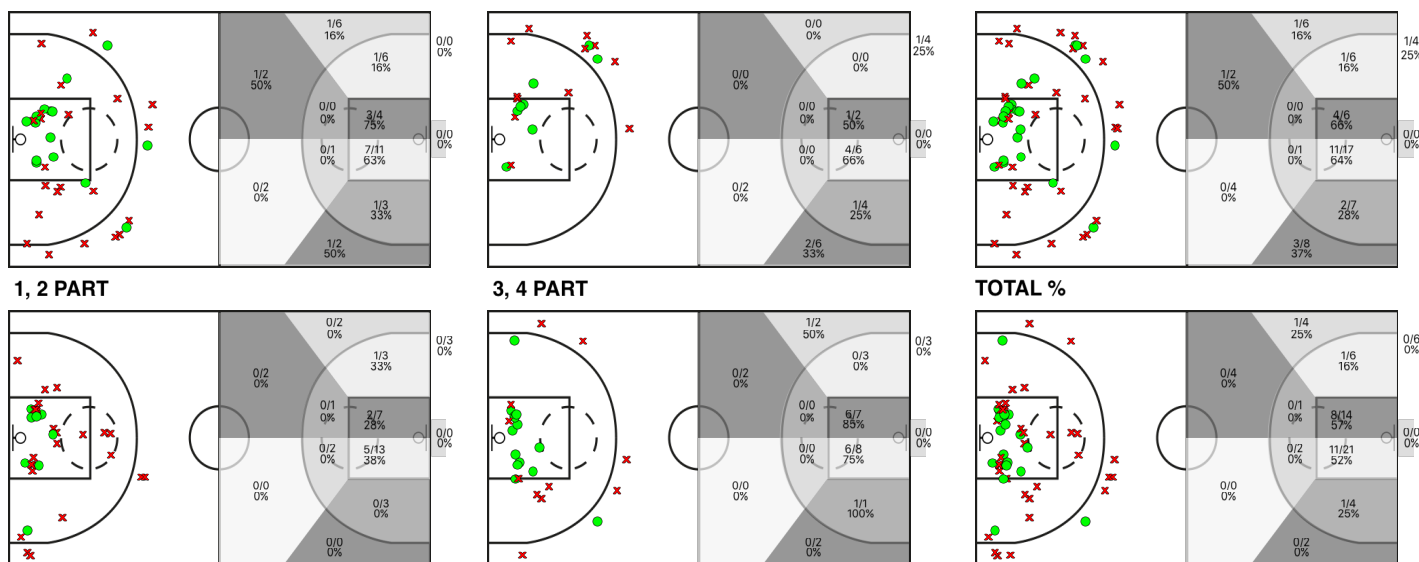

TGN Basquet					REBOTS							TAPS			FALTES					
5i	Dr.	JUGADORA	Min	Pts	Tirs 2	Tirs 3	Tirs lliures	T	RD	RO	Asis...	PR	PP	Fv	Co	Esx	Cm	Re	Vi	Va
	5	Anna Alicia	00:00	0	0/0 0%	0/0 0%	0/0 0%	0	0	0	0	0	0	0	0	0	0	0	0/0	0
*	6	Ona Fort	32:29	10	5/8 62%	0/0 0%	0/0 0%	9	4	5	0	2	1	0	0	0	3	0	0/0	14
	7	Claudia Ejimeno	17:06	12	2/5 40%	1/4 25%	5/7 71%	0	0	0	0	2	2	0	0	0	3	6	0/0	7
*	9	Laura Vilamajor	21:09	4	2/3 66%	0/3 0%	0/0 0%	1	1	0	2	3	2	0	1	0	0	0	0/0	3
	10	Nuria Vilamajor	10:23	3	1/3 33%	0/1 0%	1/2 50%	0	0	0	0	1	0	0	0	0	1	1	0/0	0
*	11	Laia Lopez	28:47	4	2/7 28%	0/0 0%	0/0 0%	7	5	2	2	3	2	0	0	0	4	3	0/0	8
*	15	Laura Pascual	28:03	10	4/12 33%	0/2 0%	2/2 100%	6	4	2	4	3	5	0	0	0	3	5	0/0	10
	17	Claudia Vadillo	14:17	2	1/1 100%	0/0 0%	0/0 0%	3	3	0	0	0	1	1	0	0	5	0	0/0	0
*	31	April Watson	33:14	7	3/4 75%	0/0 0%	1/1 100%	8	6	2	1	0	6	0	0	0	2	3	0/0	10
	35	Anna Garcia	14:32	2	1/5 20%	0/0 0%	0/2 0%	1	1	0	1	0	3	0	0	0	3	1	0/0	-7
		TGN	200:00	0	0/0 0%	0/0 0%	0/0 0%	0	0	0	0	0	3	0	0	0	0	0	0/0	-3
			200:00	54	21/48 43%	1/10 10%	9/14 64%	35	24	11	10	14	25	1	1	0	24	19	0/0	42

CB Igualada

TGN Basquet

CB Igualada

P1	P2	P3	P4	T
23	15	17	20	75

TGN Basquet

P1	P2	P3	P4	T
11	9	16	18	54