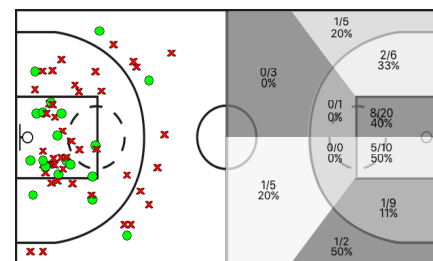

## TGN Basquet

5i	Dr.	JUGADORA	Min	Pts	Tirs 2	Tirs 3	Tirs lliures	REBOTS			TAPS			FALTES						
								T	RD	RO	Asis...	PR	PP	Fv	Co	Esx	Cm	Re	Vi	Va
*	6	Ona Fort	33:51	2	1/4 25%	0/0 0%	0/0 0%	10	5	5	0	1	1	2	0	0	0	0/0	11	
	7	Claudia Ejimeno	16:53	3	0/3 0%	0/0 0%	3/6 50%	4	3	1	1	0	3	0	0	3	5	0/0	1	
*	9	Laura Vilamajor	13:39	0	0/0 0%	0/2 0%	0/0 0%	3	3	0	2	1	2	0	0	2	0	0/0	0	
	10	Nuria Vilamajor	11:24	6	2/3 66%	0/1 0%	2/2 100%	0	0	0	1	0	0	0	0	0	1	0/0	6	
*	11	Laia Lopez	28:47	7	1/3 33%	0/0 0%	5/9 55%	14	12	2	1	1	5	0	0	3	6	0/0	15	
*	15	Laura Pascual	23:19	14	6/13 46%	0/1 0%	2/2 100%	4	3	1	3	1	2	0	1	2	3	0/0	12	
	17	Claudia Vadillo	21:15	3	1/3 33%	0/0 0%	1/2 50%	8	7	1	1	0	4	0	0	1	2	0/0	6	
*	31	April Watson	24:54	14	7/10 70%	0/0 0%	0/2 0%	8	5	3	0	4	1	0	0	4	2	0/0	18	
	35	Anna Garcia	25:58	10	3/7 42%	1/2 50%	1/2 50%	0	0	0	2	1	1	0	0	1	2	0/0	7	
	99	Anna Alicia	00:00	0	0/0 0%	0/0 0%	0/0 0%	0	0	0	0	0	0	0	0	0	0	0/0	0	
		TGN	200:00	0	0/0 0%	0/0 0%	0/0 0%	0	0	0	0	0	4	0	0	0	0	0/0	-4	
			200:00	59	21/46 45%	1/6 16%	14/25 56%	51	38	13	11	9	23	2	1	0	16	21	0/0	72

## Roser A

1, 2 PART

3, 4 PART

TOTAL %